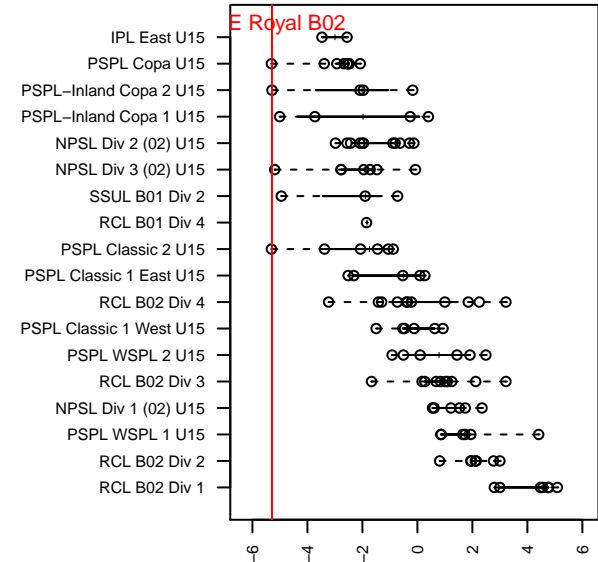

ASE Royal B02

Academy of Soccer Excellence
Pasco, WA

B02 total strength=761

attack=1.25 defense=0.61

fall league = PSPL-Inland Copa 2 U15

notes= Shea 2015-6

alt names used:
ASE B02 Royal Shea

Venues played:
2016 PSPL-Inland Copa 2 U15

**attack and defense variance (black dot)
relative to other teams
and top 10 in region**

**attack and defense rating
relative to others at age
and all opponents in last 13 months**

Performance relative to 13 month average